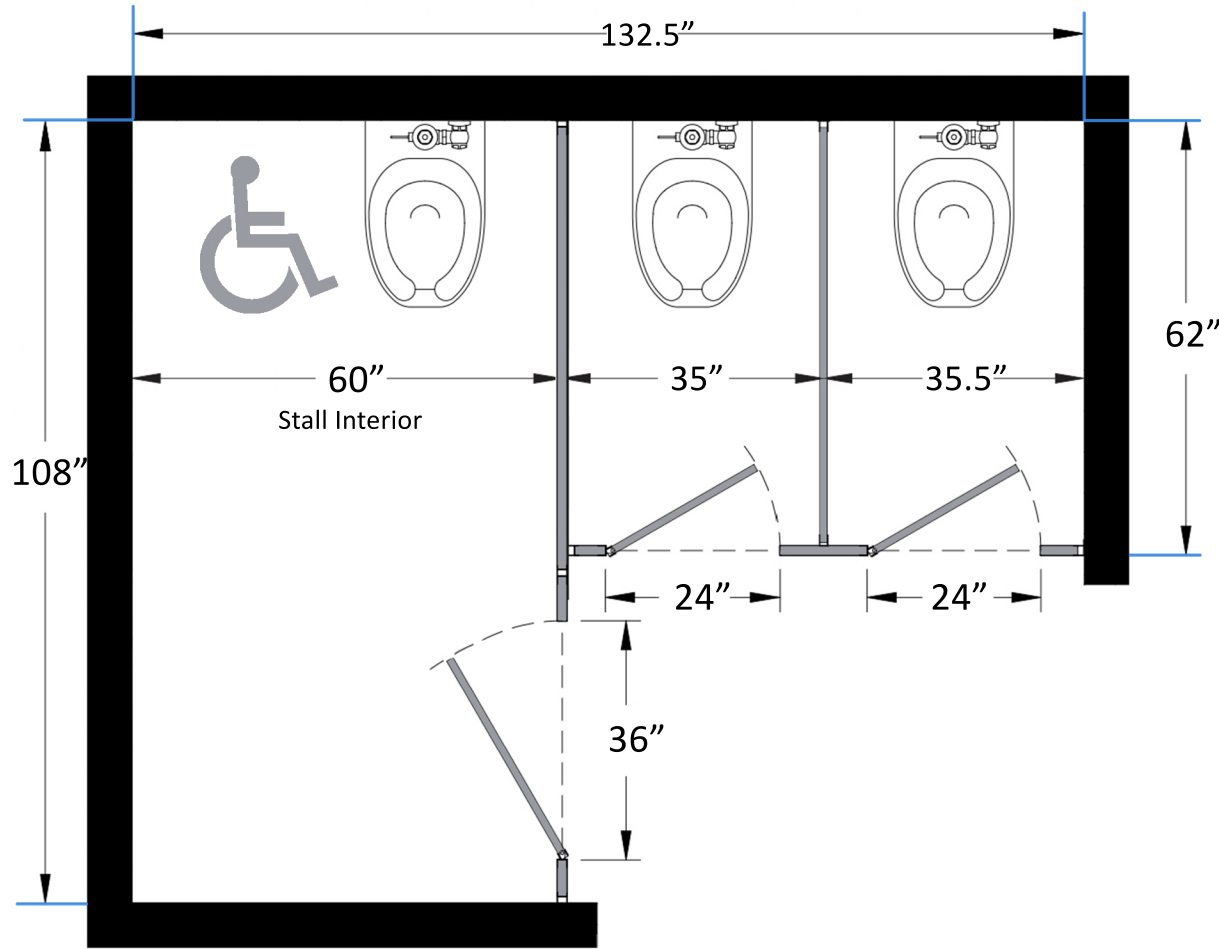

Style:  
 Overhead Braced  
 Floor Mount  
 Ceiling Mount  
 Floor/Ceiling Mount

Material:  
 Baked Enamel  
 Plastic Laminate  
 Solid Phenolic  
 Solid Plastic  
 Stainless Steel

Color: \_\_\_\_\_

Ship To: \_\_\_\_\_

City: \_\_\_\_\_

State: \_\_\_\_\_ Zip: \_\_\_\_\_

Bathroom Partitions - 3 Stall Alcove Left Hand ADA

SKU: AL3LADA

Standard Dimensions

**Harbor City Supply**

Phone 443-279-0632 or 1-800-260-0907

1966 Greenspring Drive Suite 506, Timonium, Md. 21093